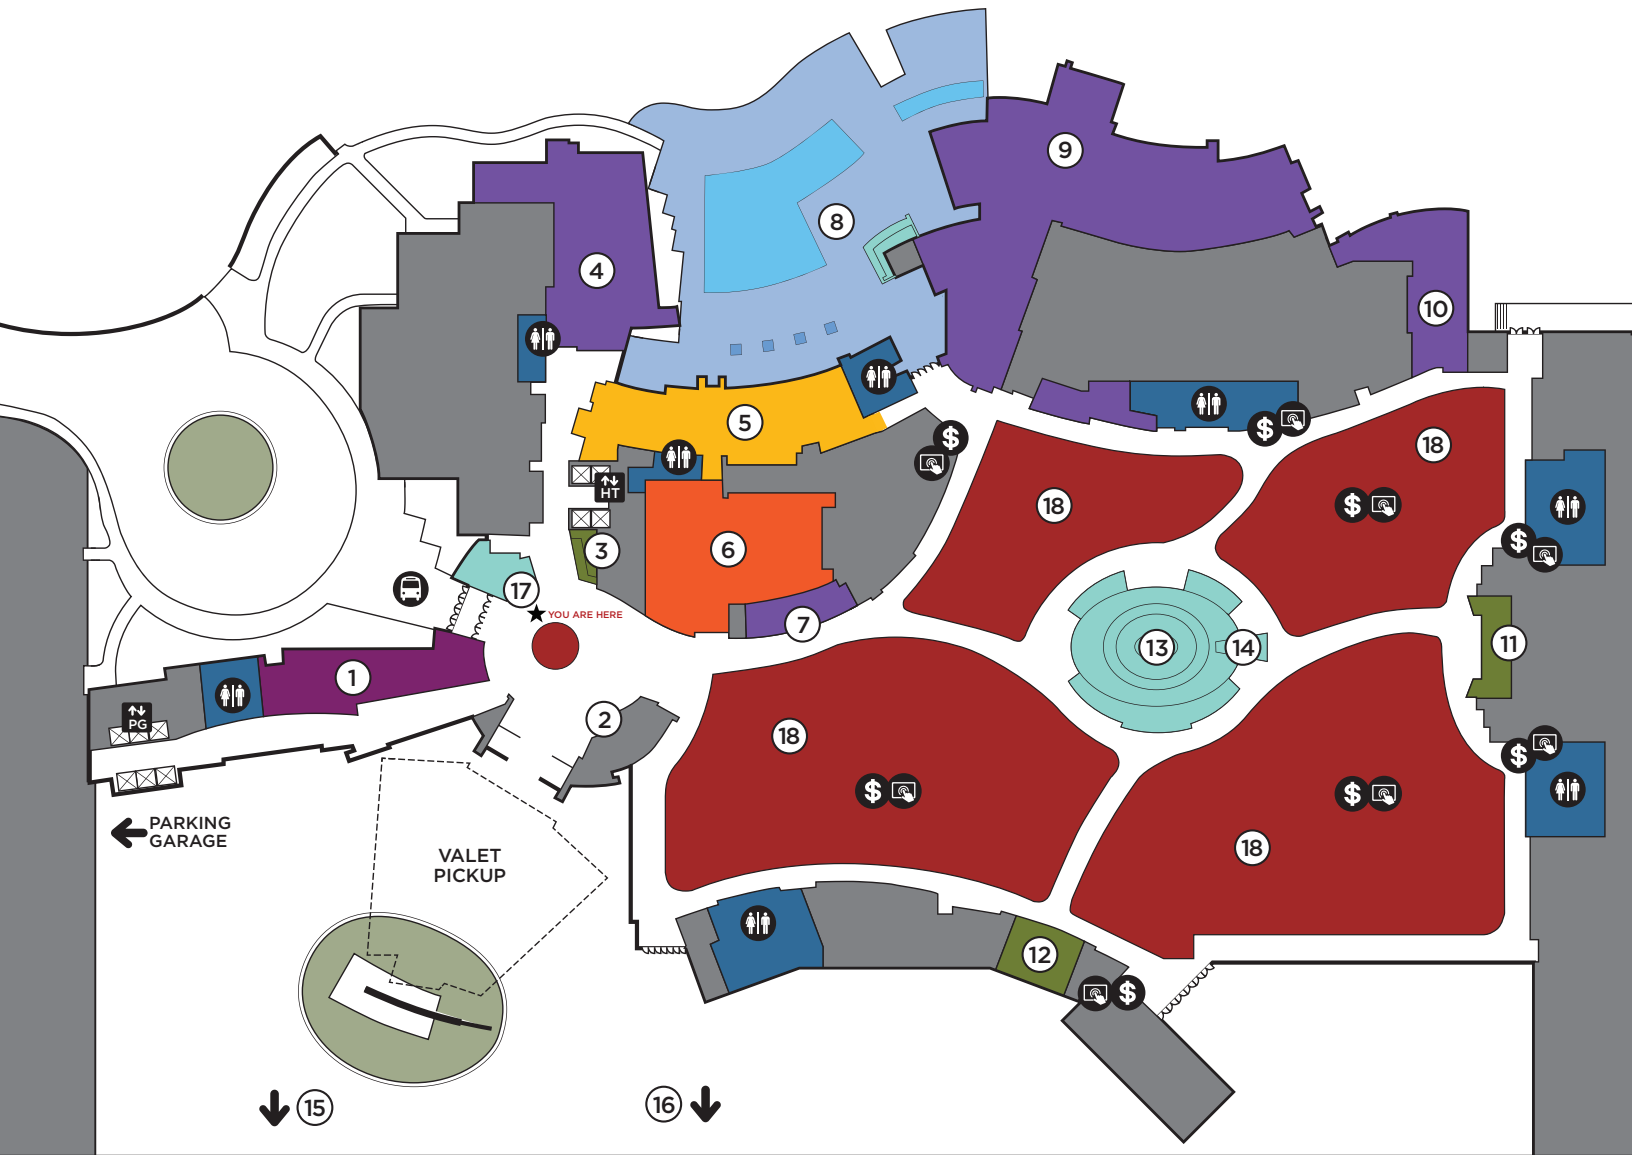

Welcome to Wind Creek Wetumpka

MAP KEY

- | | | |
|-------------------------|-------------------------|---------------------------------|
| 1 Essentials | 10 Marketplace Express | Bus Pickup |
| 2 Valet Desk | 11 PLAYER SERVICES | Cash Center
ATM & Redemption |
| 3 Hotel Registration | 12 High Limits Games | Hotel Tower
Elevators |
| 4 FIRE Steakhouse | 13 Tanked Bar | Parking Garage
Elevators |
| 5 VIP Gaming Salon | 14 Center Stage | Restrooms |
| 6 Smoking Room | 15 CCS Shop | Marketing Kiosk |
| 7 Starbucks® | 16 Entertainment Center | YOU ARE HERE |
| 8 Oasis Pool & Bar | 17 Information Center | |
| 9 Riverside Marketplace | 18 Gaming Floor | |